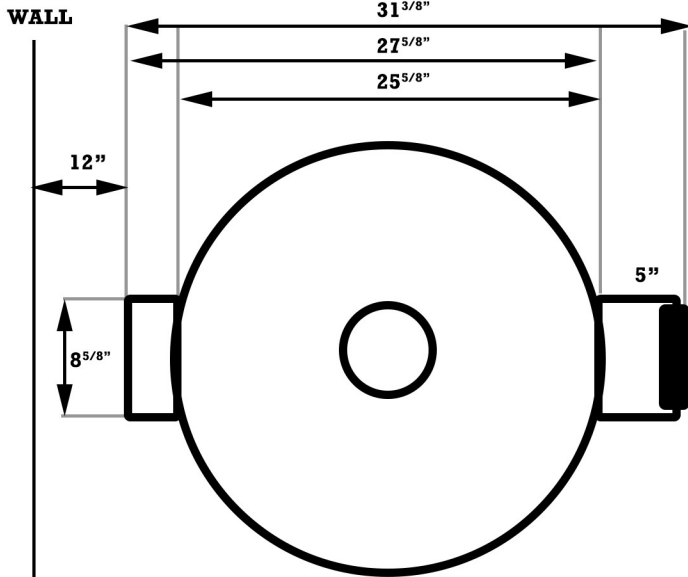

INFINITY X2

XL

COOK UP A FEAST!

22" GRILL

380 SQ IN
STANDARD

265# TERAPEX CERAMICS

900 SQ IN
W/ EXTRA RACKS

FAMILY SIZE 8+

5 COLORS

ULTIMATE ALL-IN-ONE COOKER

SMOKE

BBQ

BAKE

GRILL

SEAR

175

750+

COMPARE

	GRILL DOME INFINITY	Other Brands
BUILD AND FEATURES		
Ceramics	Premium TERAPEX	N/A
Ceramic Thickness	1.5"	.65" to 1"
Cooking Grate Material	Porcelain-Coated Steel	Varies
Hardware	304 Stainless Steel	Powder Coated
Hinge Design	FEATHERLITE Spring Assist	Standard Spring Lock
Cooking Zones	3	2
Half Direct/Half Indirect	Yes	Varies
Built-In Thermometer	Yes	Yes
Adjustable Dampers	Yes	Yes
Available Colors	Black, Red, Silver, Blue, Copper,	Green, Black
WARRANTY		
Ceramics Warranty	Lifetime	2 to 20 years
Hardware warranty against rusting	Lifetime	Not Warranted
Gasket Warranty	5 years	30 Days

27"

DIAMETER FOR CUTOUT

16"

BOTTOM SHELF TO TOP SHELF

BEST LIFETIME WARRANTY

LIFETIME WARRANTY ON CERAMICS
LIFETIME WARRANTY AGAINST RUSTING
5 YEAR ON GASKETS