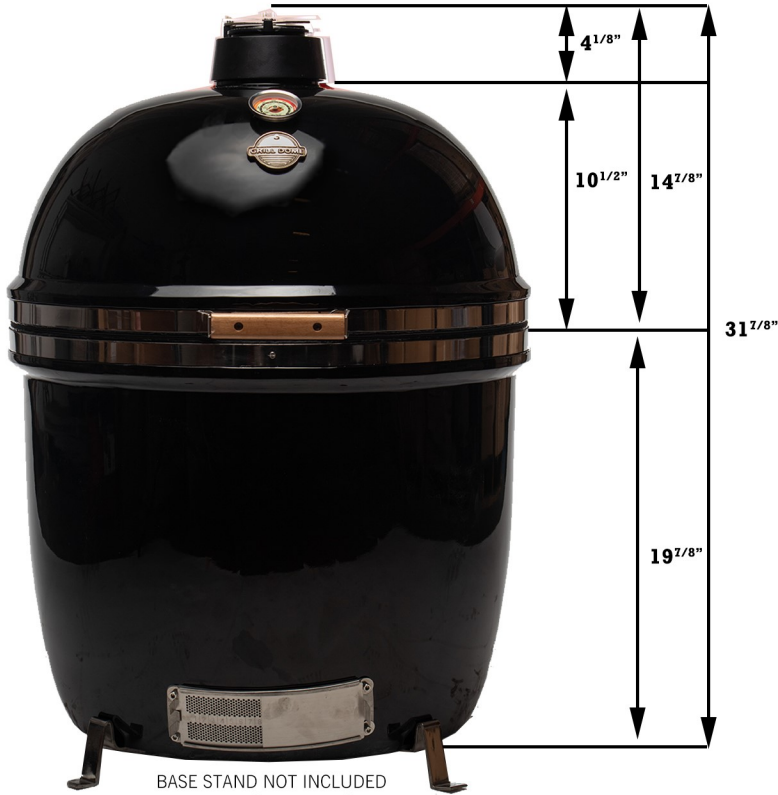

INFINITY X2

XL

COOK UP A FEAST!

22" GRILL

380 SQ IN
STANDARD

265# TERAPEX CERAMICS

900 SQ IN
W/ EXTRA RACKS

FAMILY SIZE 8+

5 COLORS

ULTIMATE ALL-IN-ONE COOKER

SMOKE

BBQ

BAKE

GRILL

SEAR

175

750+

COMPARE

	GRILL DOME INFINITY	Other Brands
BUILD AND FEATURES		
Ceramics	Premium TERAPEX	N/A
Ceramic Thickness	1.5"	.65" to 1"
Cooking Grate Material	Porcelain-Coated Steel	Varies
Hardware	304 Stainless Steel	Powder Coated
Hinge Design	FEATHERLITE Spring Assist	Standard Spring Lock
Cooking Zones	3	2
Half Direct/Half Indirect	Yes	Varies
Built-In Thermometer	Yes	Yes
Adjustable Dampers	Yes	Yes
Available Colors	Black, Red, Silver, Blue, Copper,	Green, Black
WARRANTY		
Ceramics Warranty	Lifetime	2 to 20 years
Hardware warranty against rusting	Lifetime	Not Warranted
Gasket Warranty	5 years	30 Days

27"

DIAMETER FOR CUTOUT

16"

BOTTOM SHELF TO TOP SHELF

BEST LIFETIME WARRANTY

LIFETIME WARRANTY ON CERAMICS
LIFETIME WARRANTY AGAINST RUSTING
5 YEAR ON GASKETS